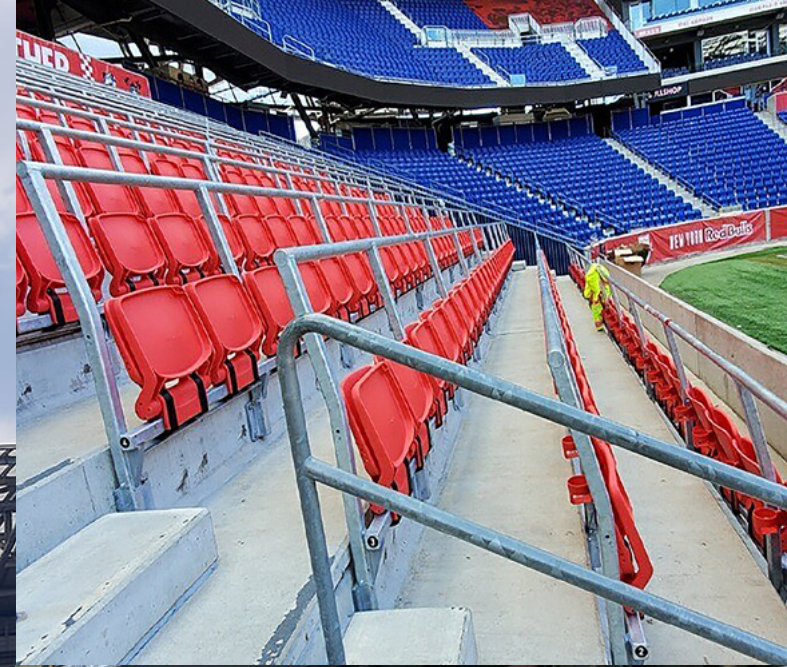

The safe Standing Rails with the compact folding 901 offer a safe and spacious grandstand where fans can sit, jump up and cheers to celebrate scored goals.

RED BULL ARENA

Red Bull Arena , also known as Red Bull Park, is the benchmark in the North American soccer stadium landscape. The 25,000-seat state-of-the-art facility located in Harrison, New Jersey is the home of the New York Red Bulls of Major League Soccer. The arena is structured to

create a distinct soccer atmosphere as fans in the front row are just 21 feet from the touchlines. The safe Standing Rails, combined with the compact folding 901 offer a safe and spacious grandstand where fans can sit, jump up and cheers to celebrate scored goals.