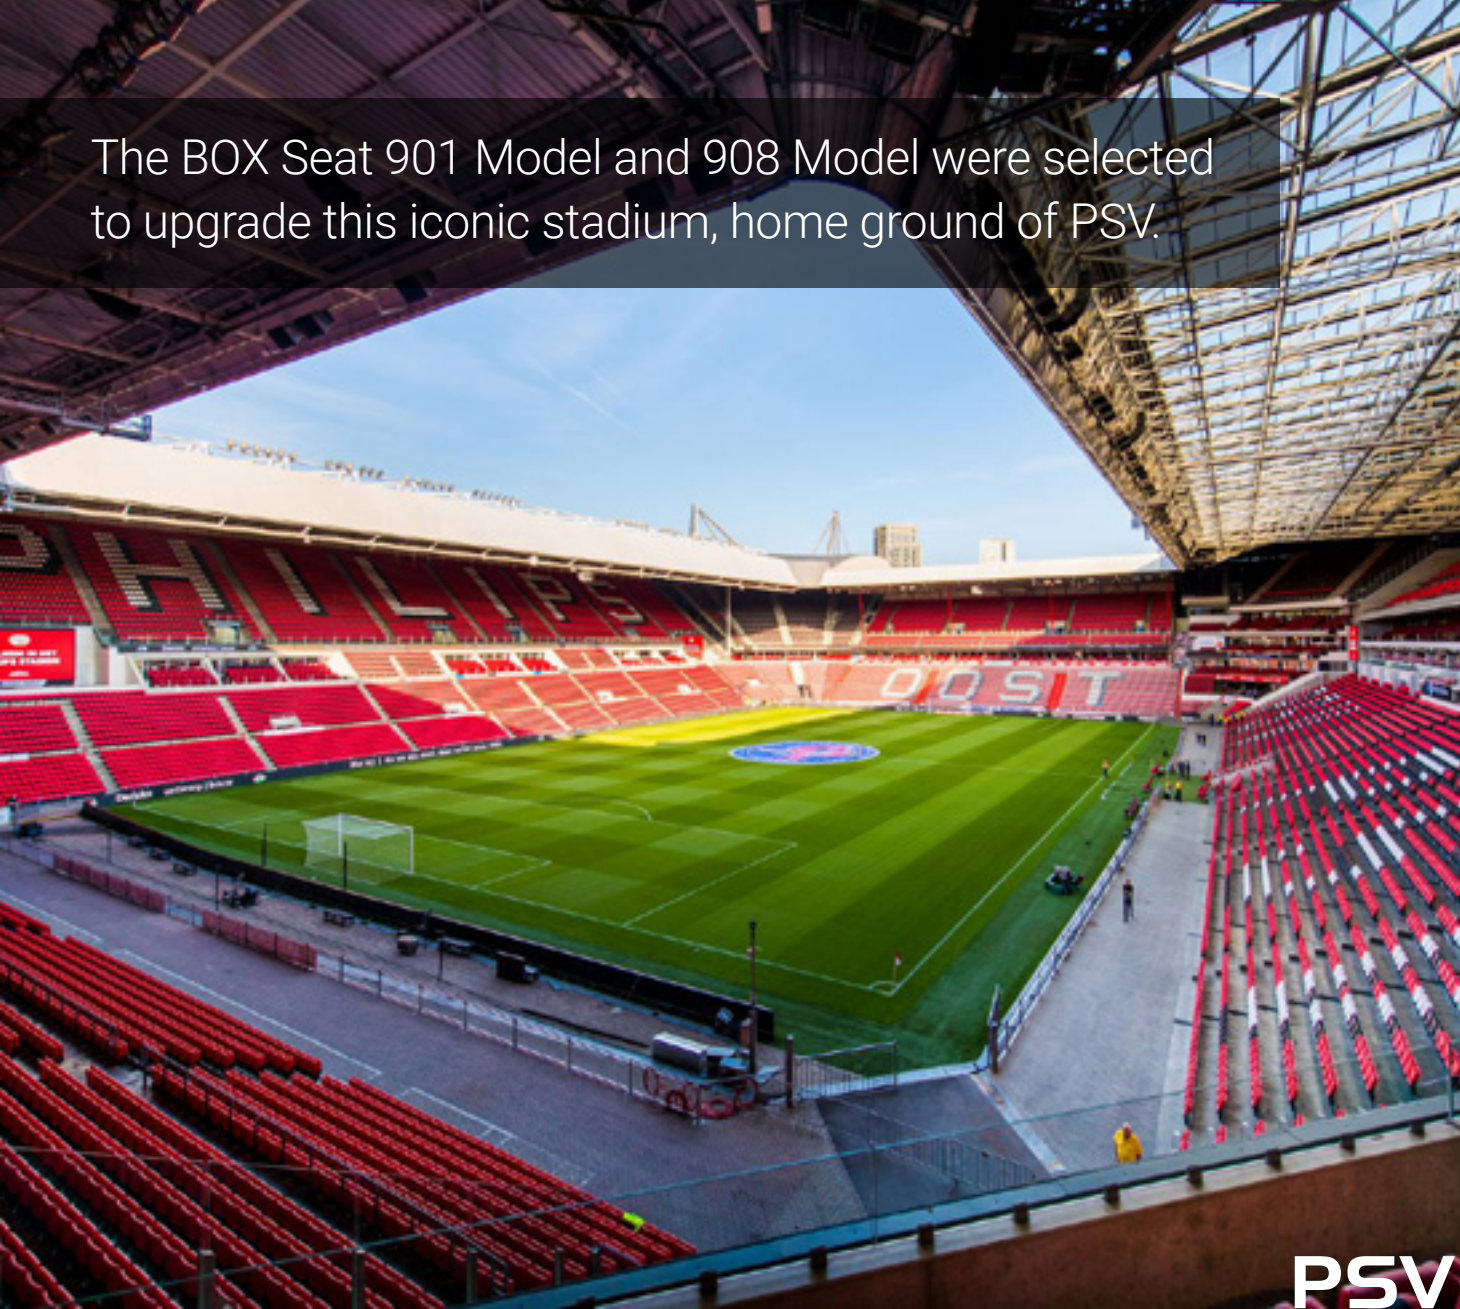

The BOX Seat 901 Model and 908 Model were selected to upgrade this iconic stadium, home ground of PSV.

**PSV EINDHOVEN**

The Philips Stadion is the home ground of PSV. This beautiful, modern stadium is located in the centre of Eindhoven, in exactly the same place where the sports park was located when the Philips Sport Vereniging was founded in 1913. It's all-seater capacity is 35,000.

The BOX Seat 901 Model and 908 Padded were chosen to refurbish this iconic stadium, upgrading the comfort and durability for many successful football seasons again.

**THEBOXSEAT®**

[www.theboxseat.com](http://www.theboxseat.com)